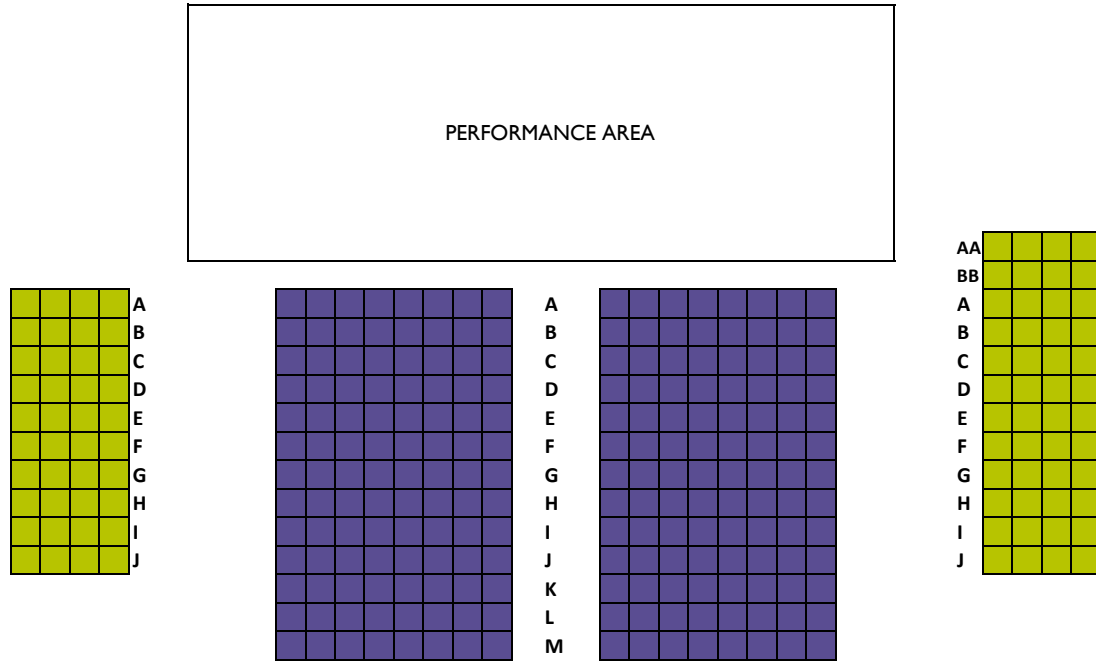

# St James's Church, Piccadilly

Area	Full	Concession	Under 28
 Central Nave	£30	£25	£15
 Side Aisles	£25	£20	£10
 Gallery	£20	£15	£5

## Ground Floor

## First Floor Gallery