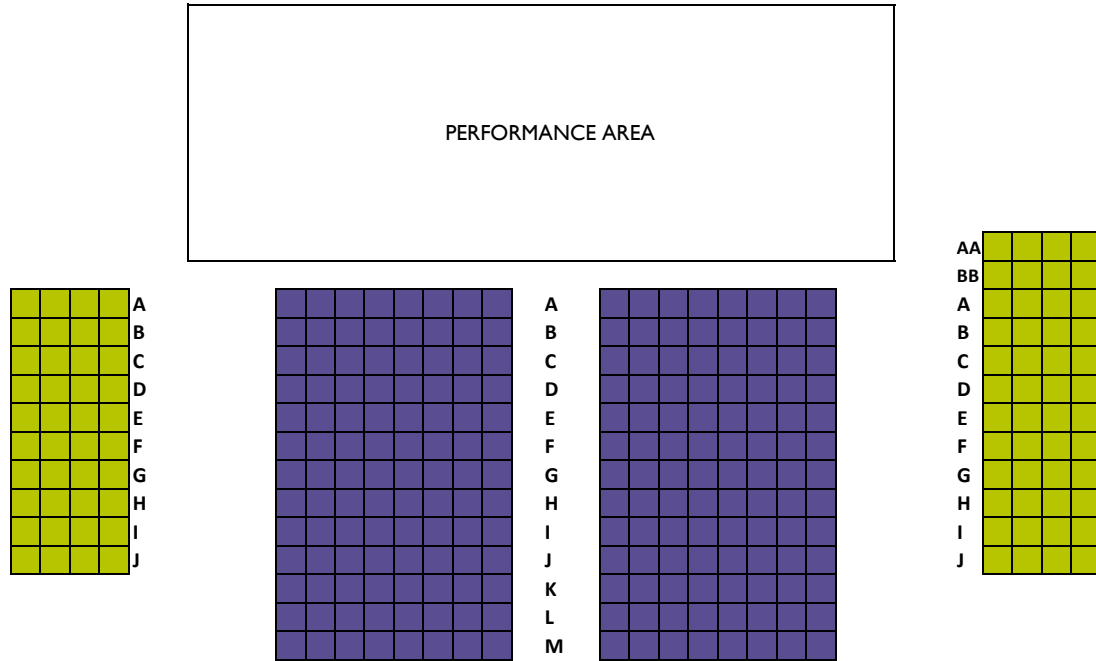

St James's Church, Piccadilly

Area	Full	Concession	Under 28
 Central Nave	£35	£30	£20
 Side Aisles	£30	£25	£15
 Gallery	£20	£15	£10

Ground Floor

First Floor Gallery